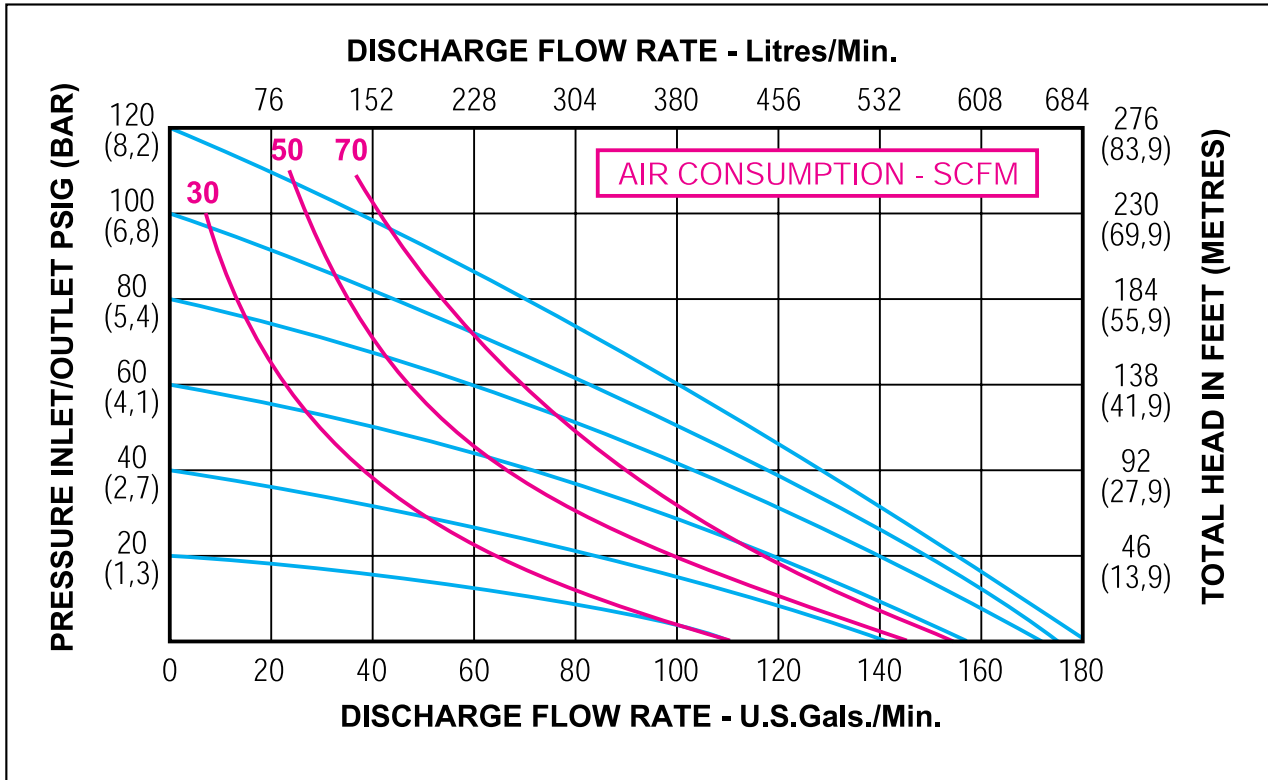

# Performance Curves

## AD Series - 50mm Range

(Based on water-flooded suction)

AQUA002b