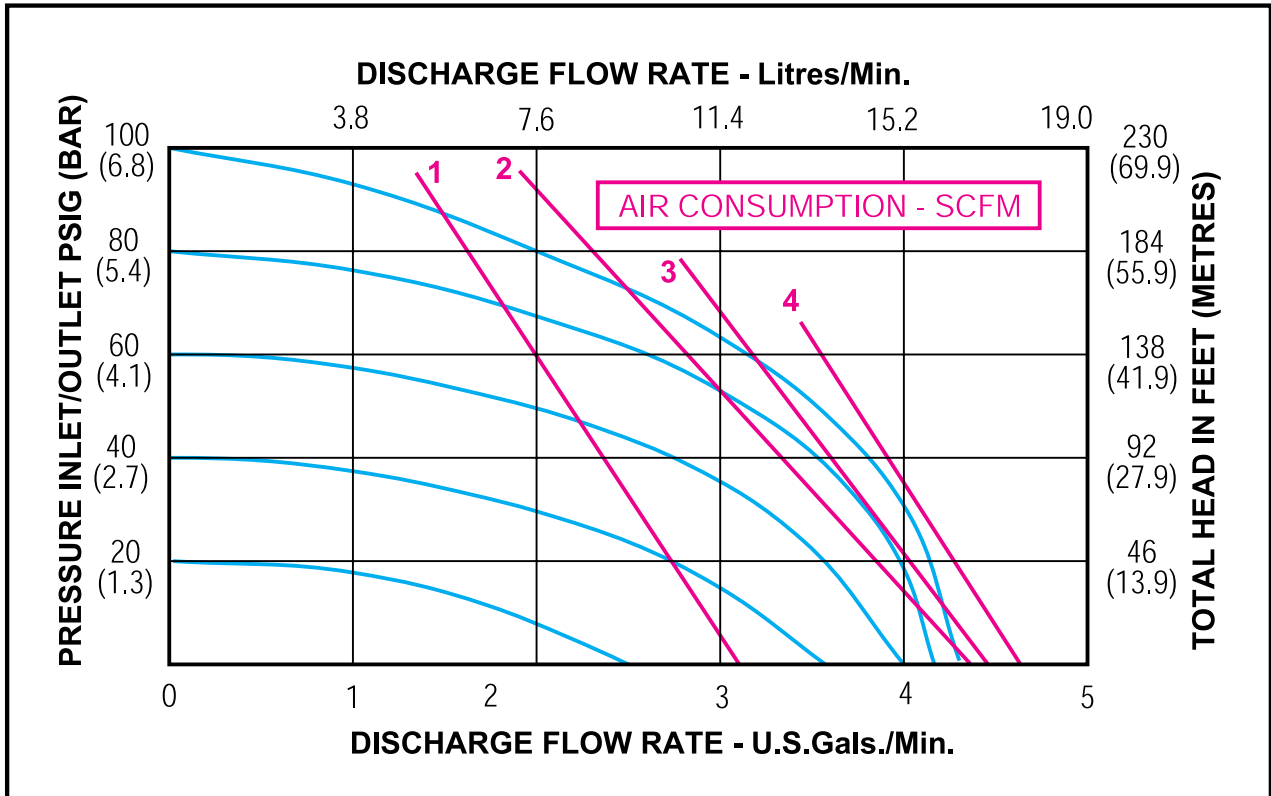

Performance Curves

AD Series - 6mm Range

Based on water-flooded suction)

AQUA002b