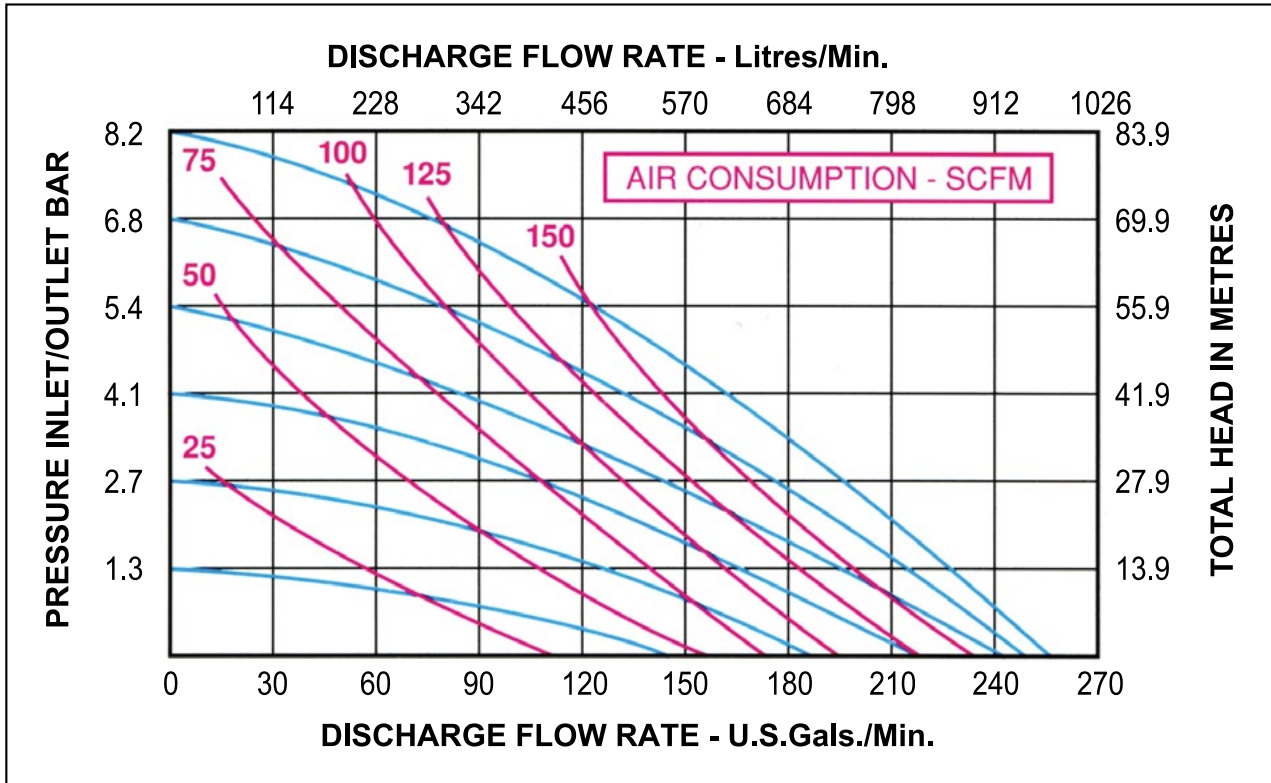

Performance Curves

AD Series - 80mm Range

(Based on water-flooded suction)

AQUA002b