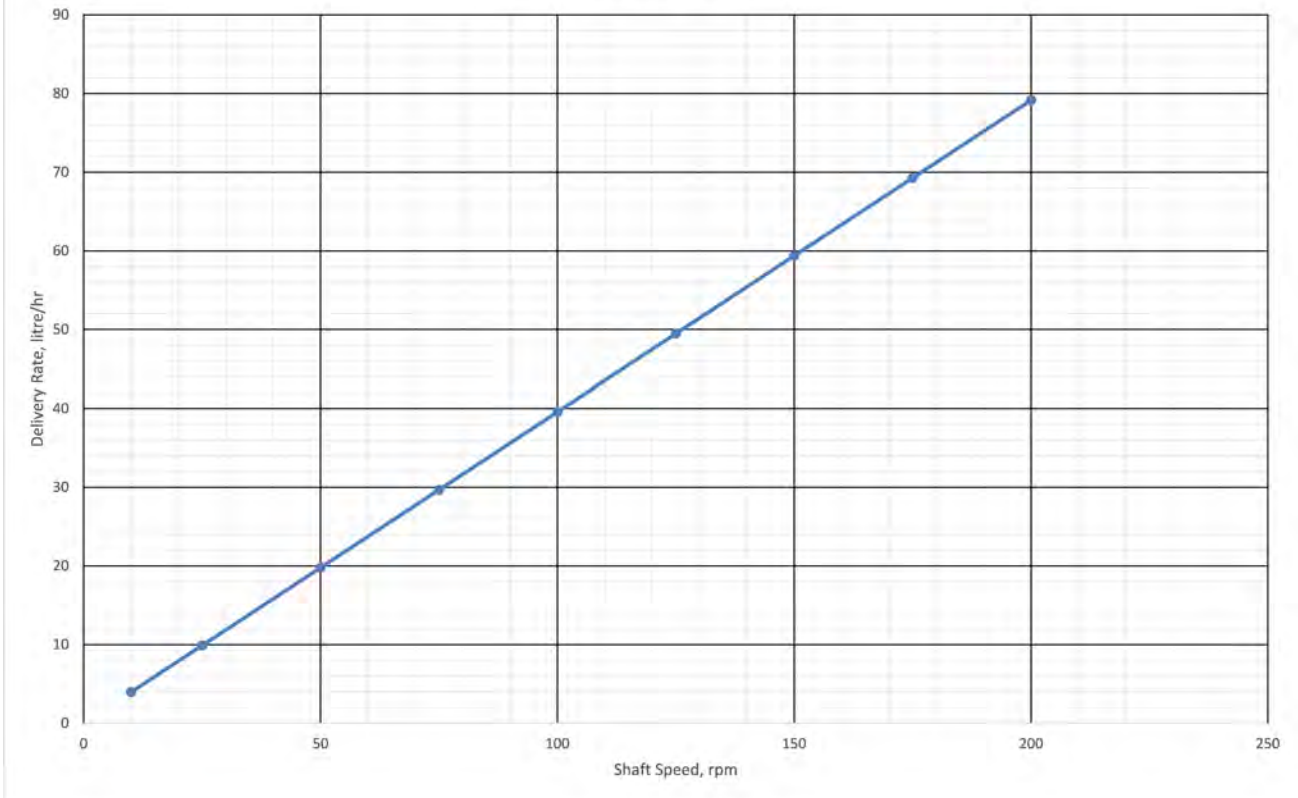

# 7.1 Dry Material Feeder Charts

Feeder Delivery Rate vs rpm

25mm Feeder Screw

## 7.1 Dry Material Feeder Charts

Feeder Delivery Rate vs RPM