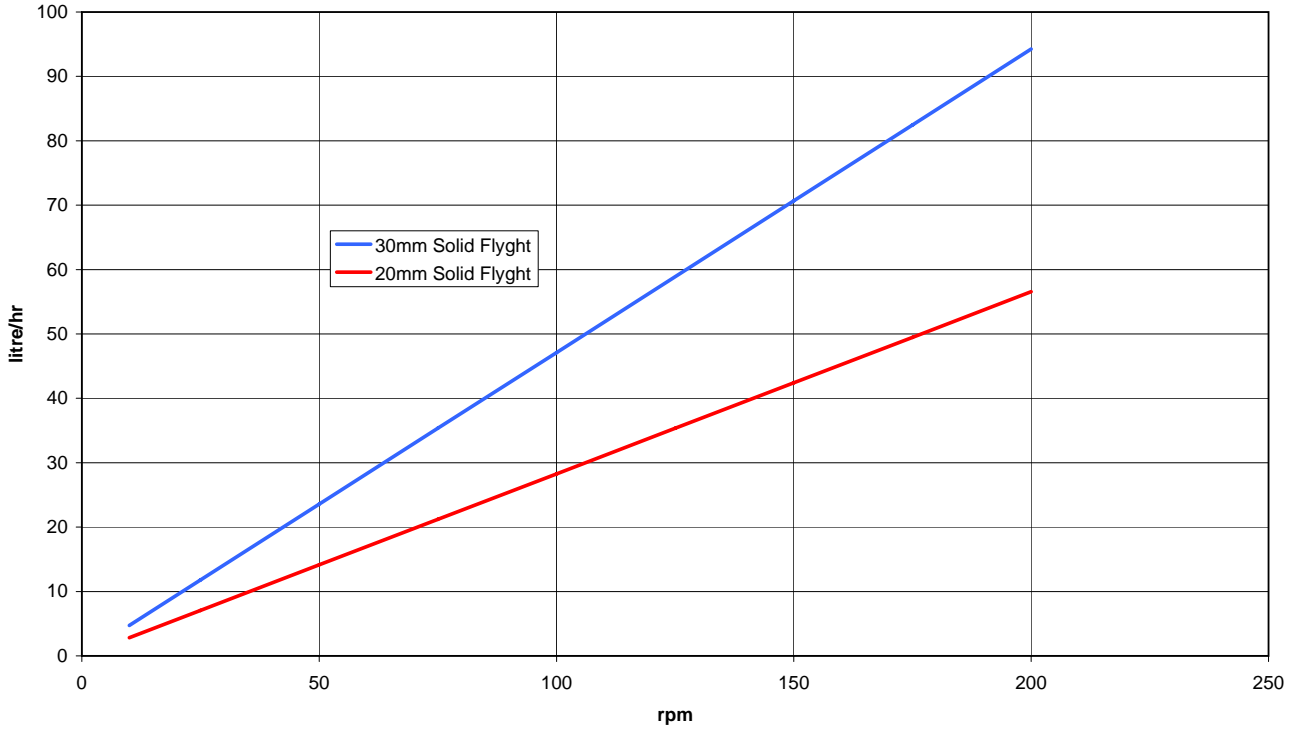

# 7.1 Dry Material Feeder Charts

Feeder Delivery Rate vs rpm

25mm Feeder Screw

## 7.1 Dry Material Feeder Charts

Feeder Delivery Rate vs RPM